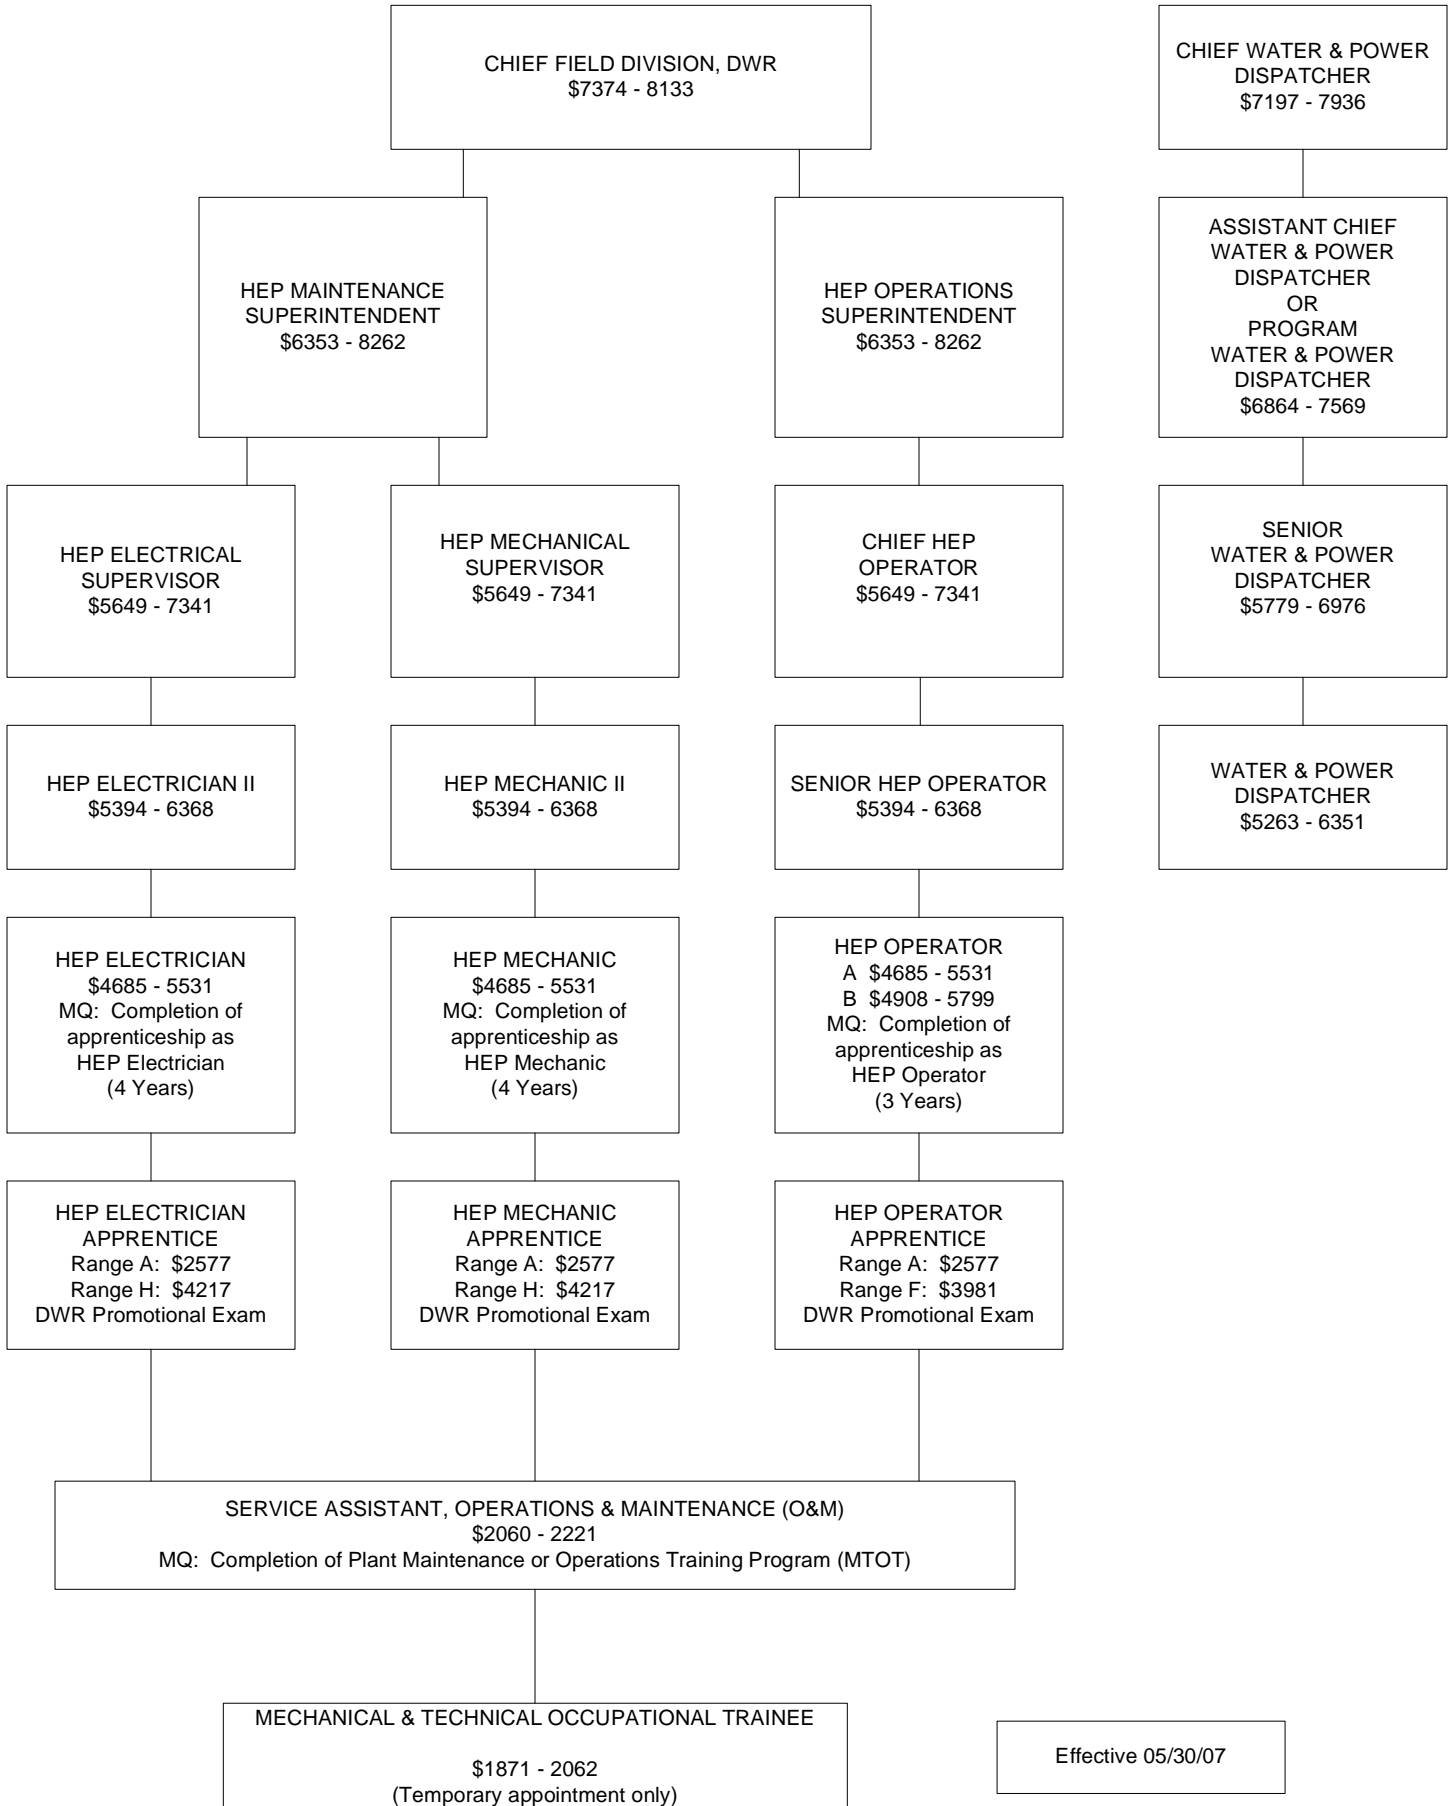

Department of Water Resources

Hydroelectric Plant

Career Ladder

Effective 05/30/07